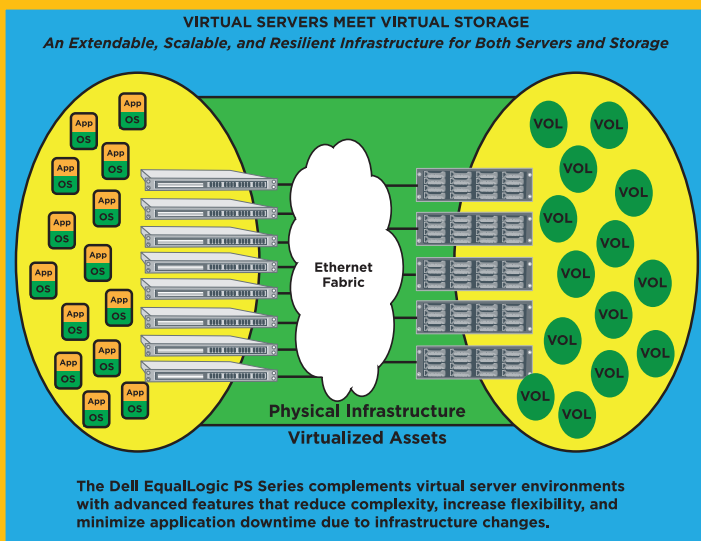

HYPERVERSOR-AWARE STORAGE EMERGING AS CORE REQUIREMENT

Dell and VMware™ are partnering together to deliver integrated virtual server and virtual storage solutions through VMware vStorage application programming interfaces (API's). With vStorage API's, SAN resources can be utilized for greater virtual server performance and more efficient management of the entire virtualized data center. Integrated solutions available today from Dell include Auto-Snapshot Manager/VMware Edition, an automated data protection tool for virtual machines, and Auto-Replication integration with VMware's Site Recovery Manager.